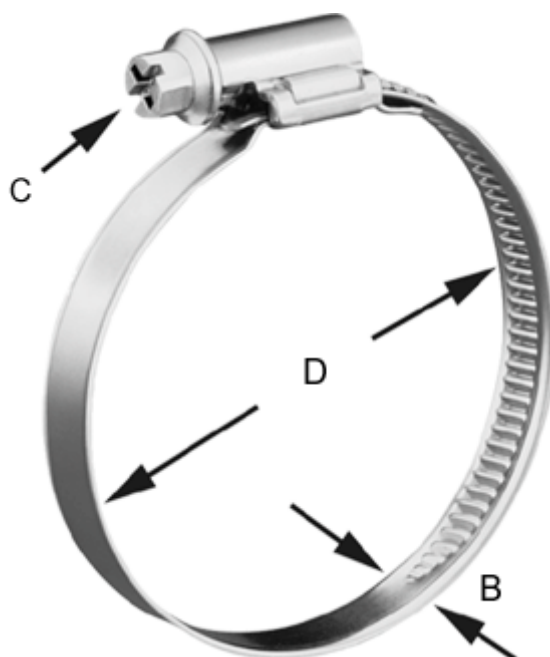

Article number: 021267702090

Description: Worm Drive Hose Clip  
TORRO 80-100/9 C7 W2

## Measures

---

C (screw type) = C7 - 7mm

Diameter D = 80-100

Width B = 9.0